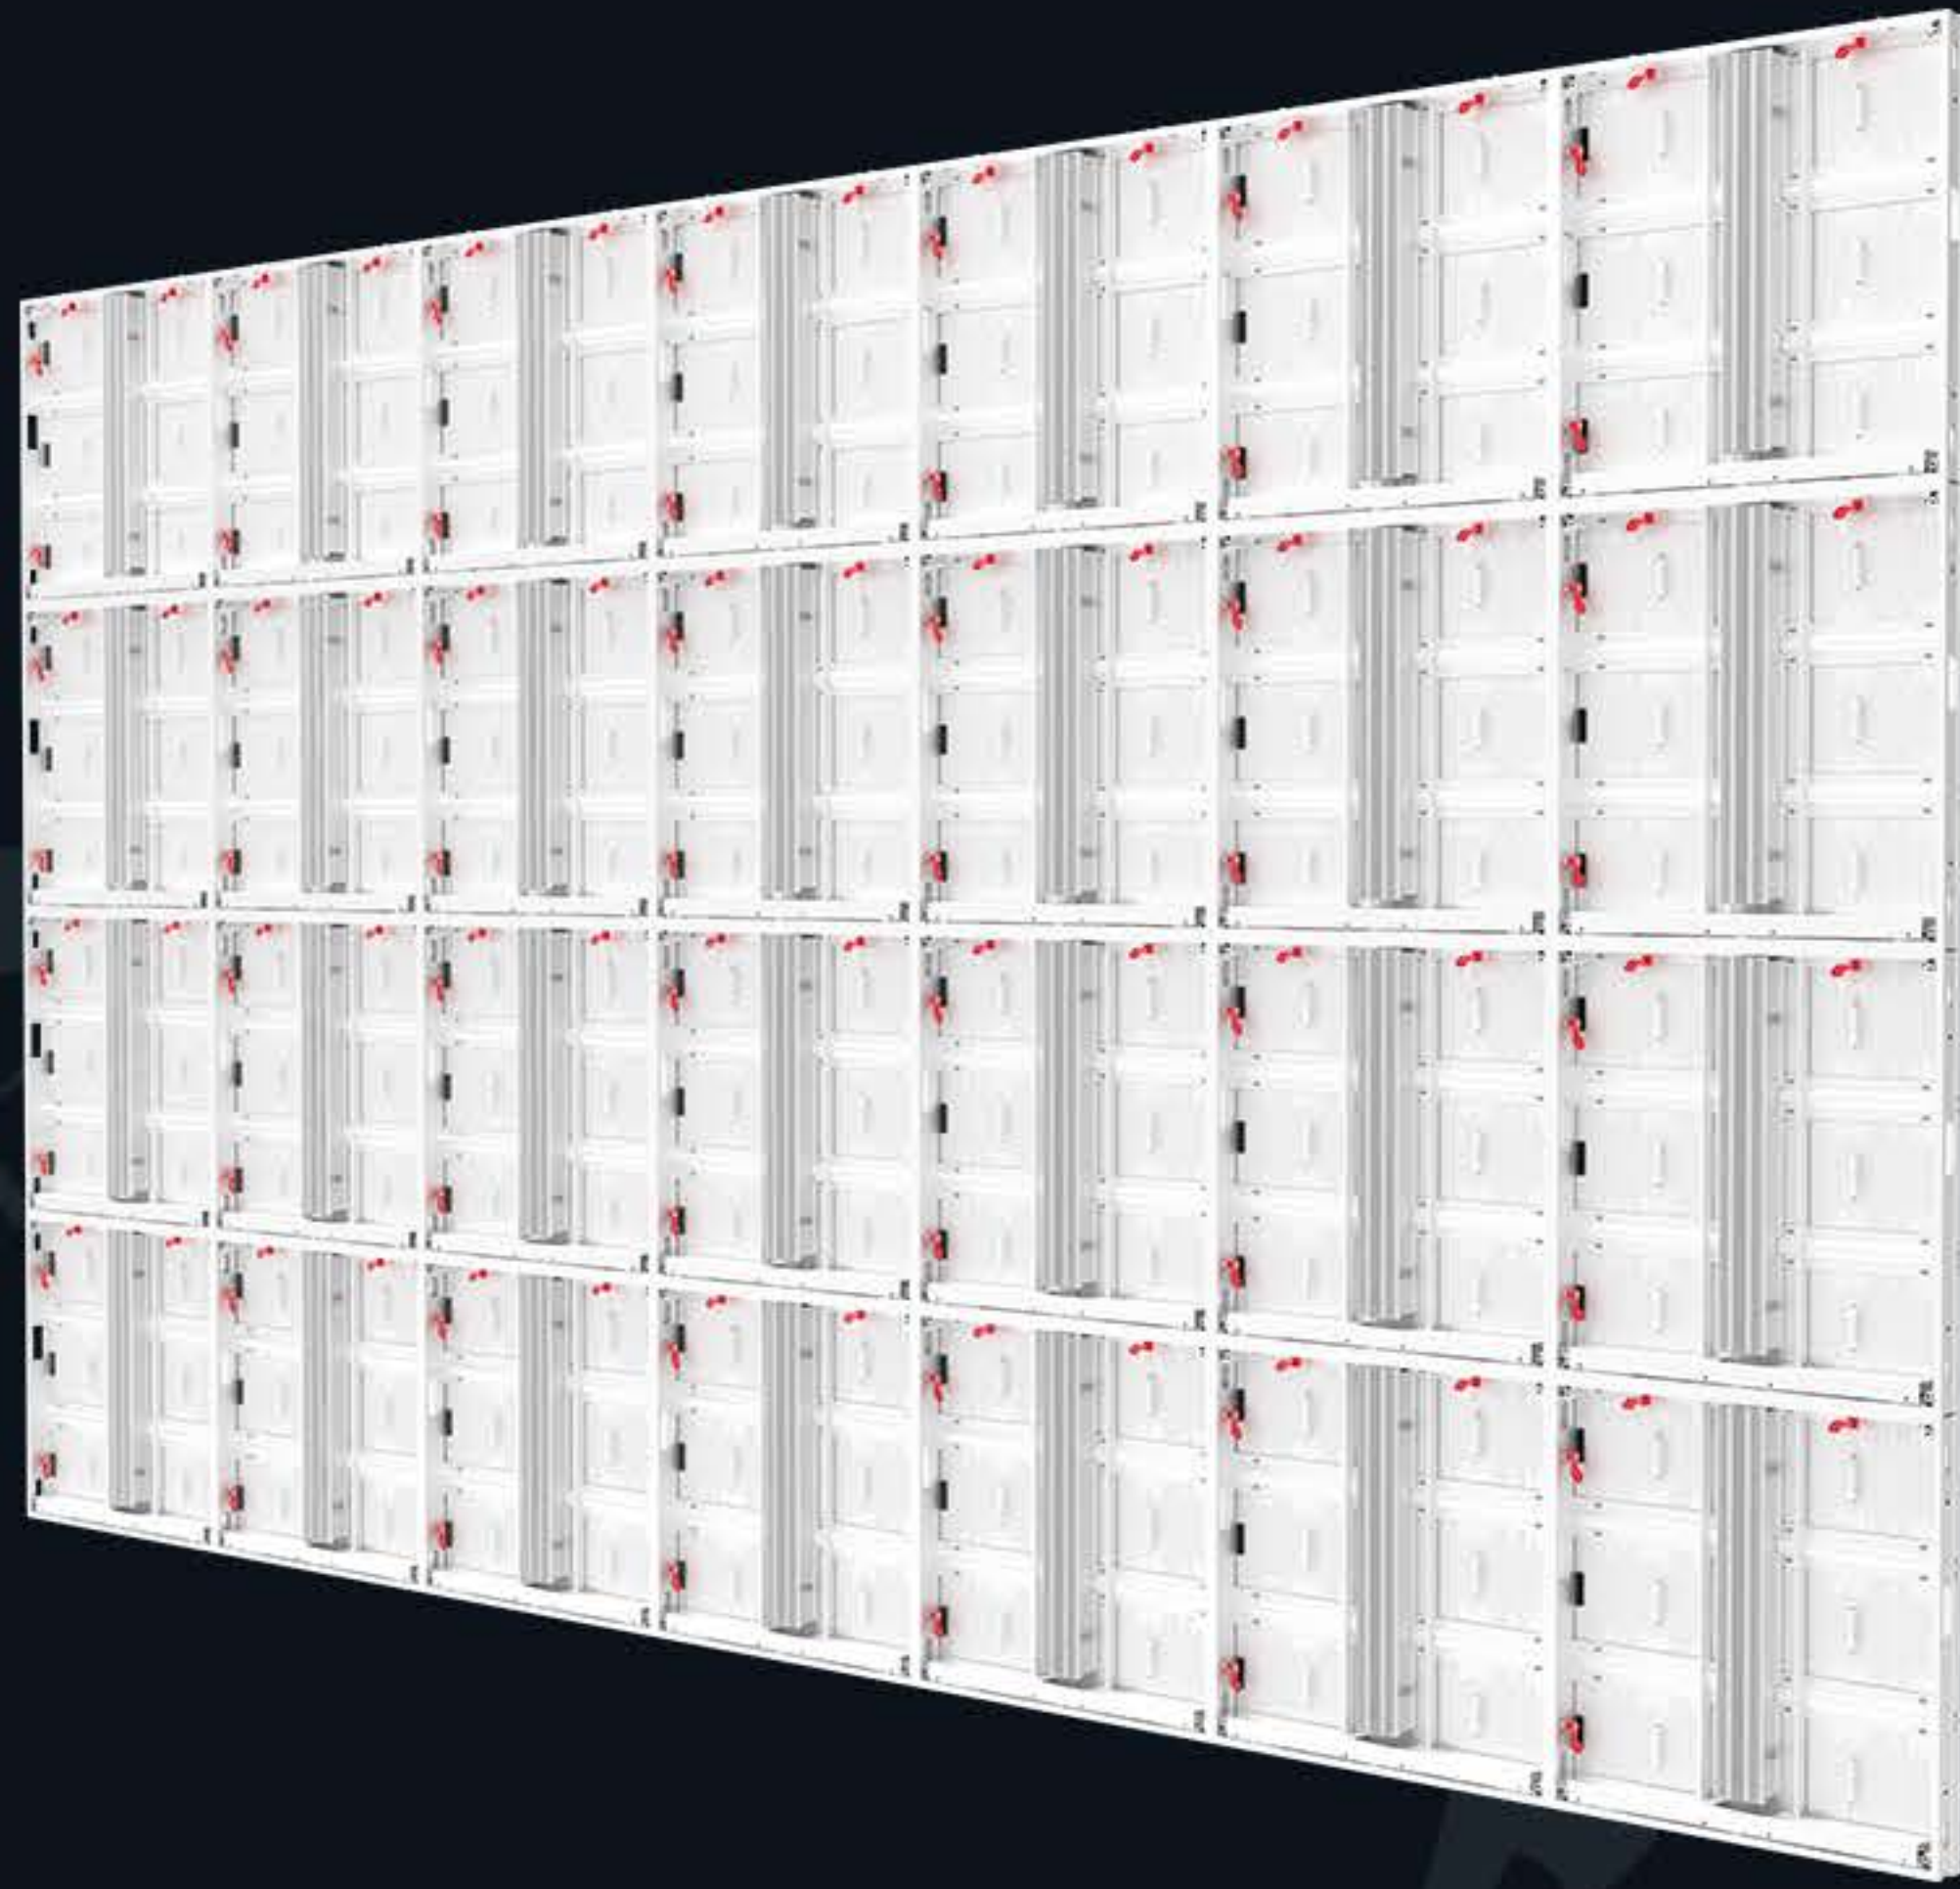

## Dual-Sided Maintenance

With front and rear maintenance access, the SFC Series makes installation and servicing more convenient. This design minimizes downtime and labor, ensuring long-term reliability with less hassle.

## IP65 Protection

Built with a waterproof and dustproof structure, the SFC Series achieves IP65 protection on both sides. It resists rain, wind, and dust intrusion, making it dependable in harsh outdoor environments.

## Seamless Splicing

The modular cabinet design allows seamless splicing to form large, uniform screens. This eliminates visible gaps, keeping the display surface smooth and visually flawless.