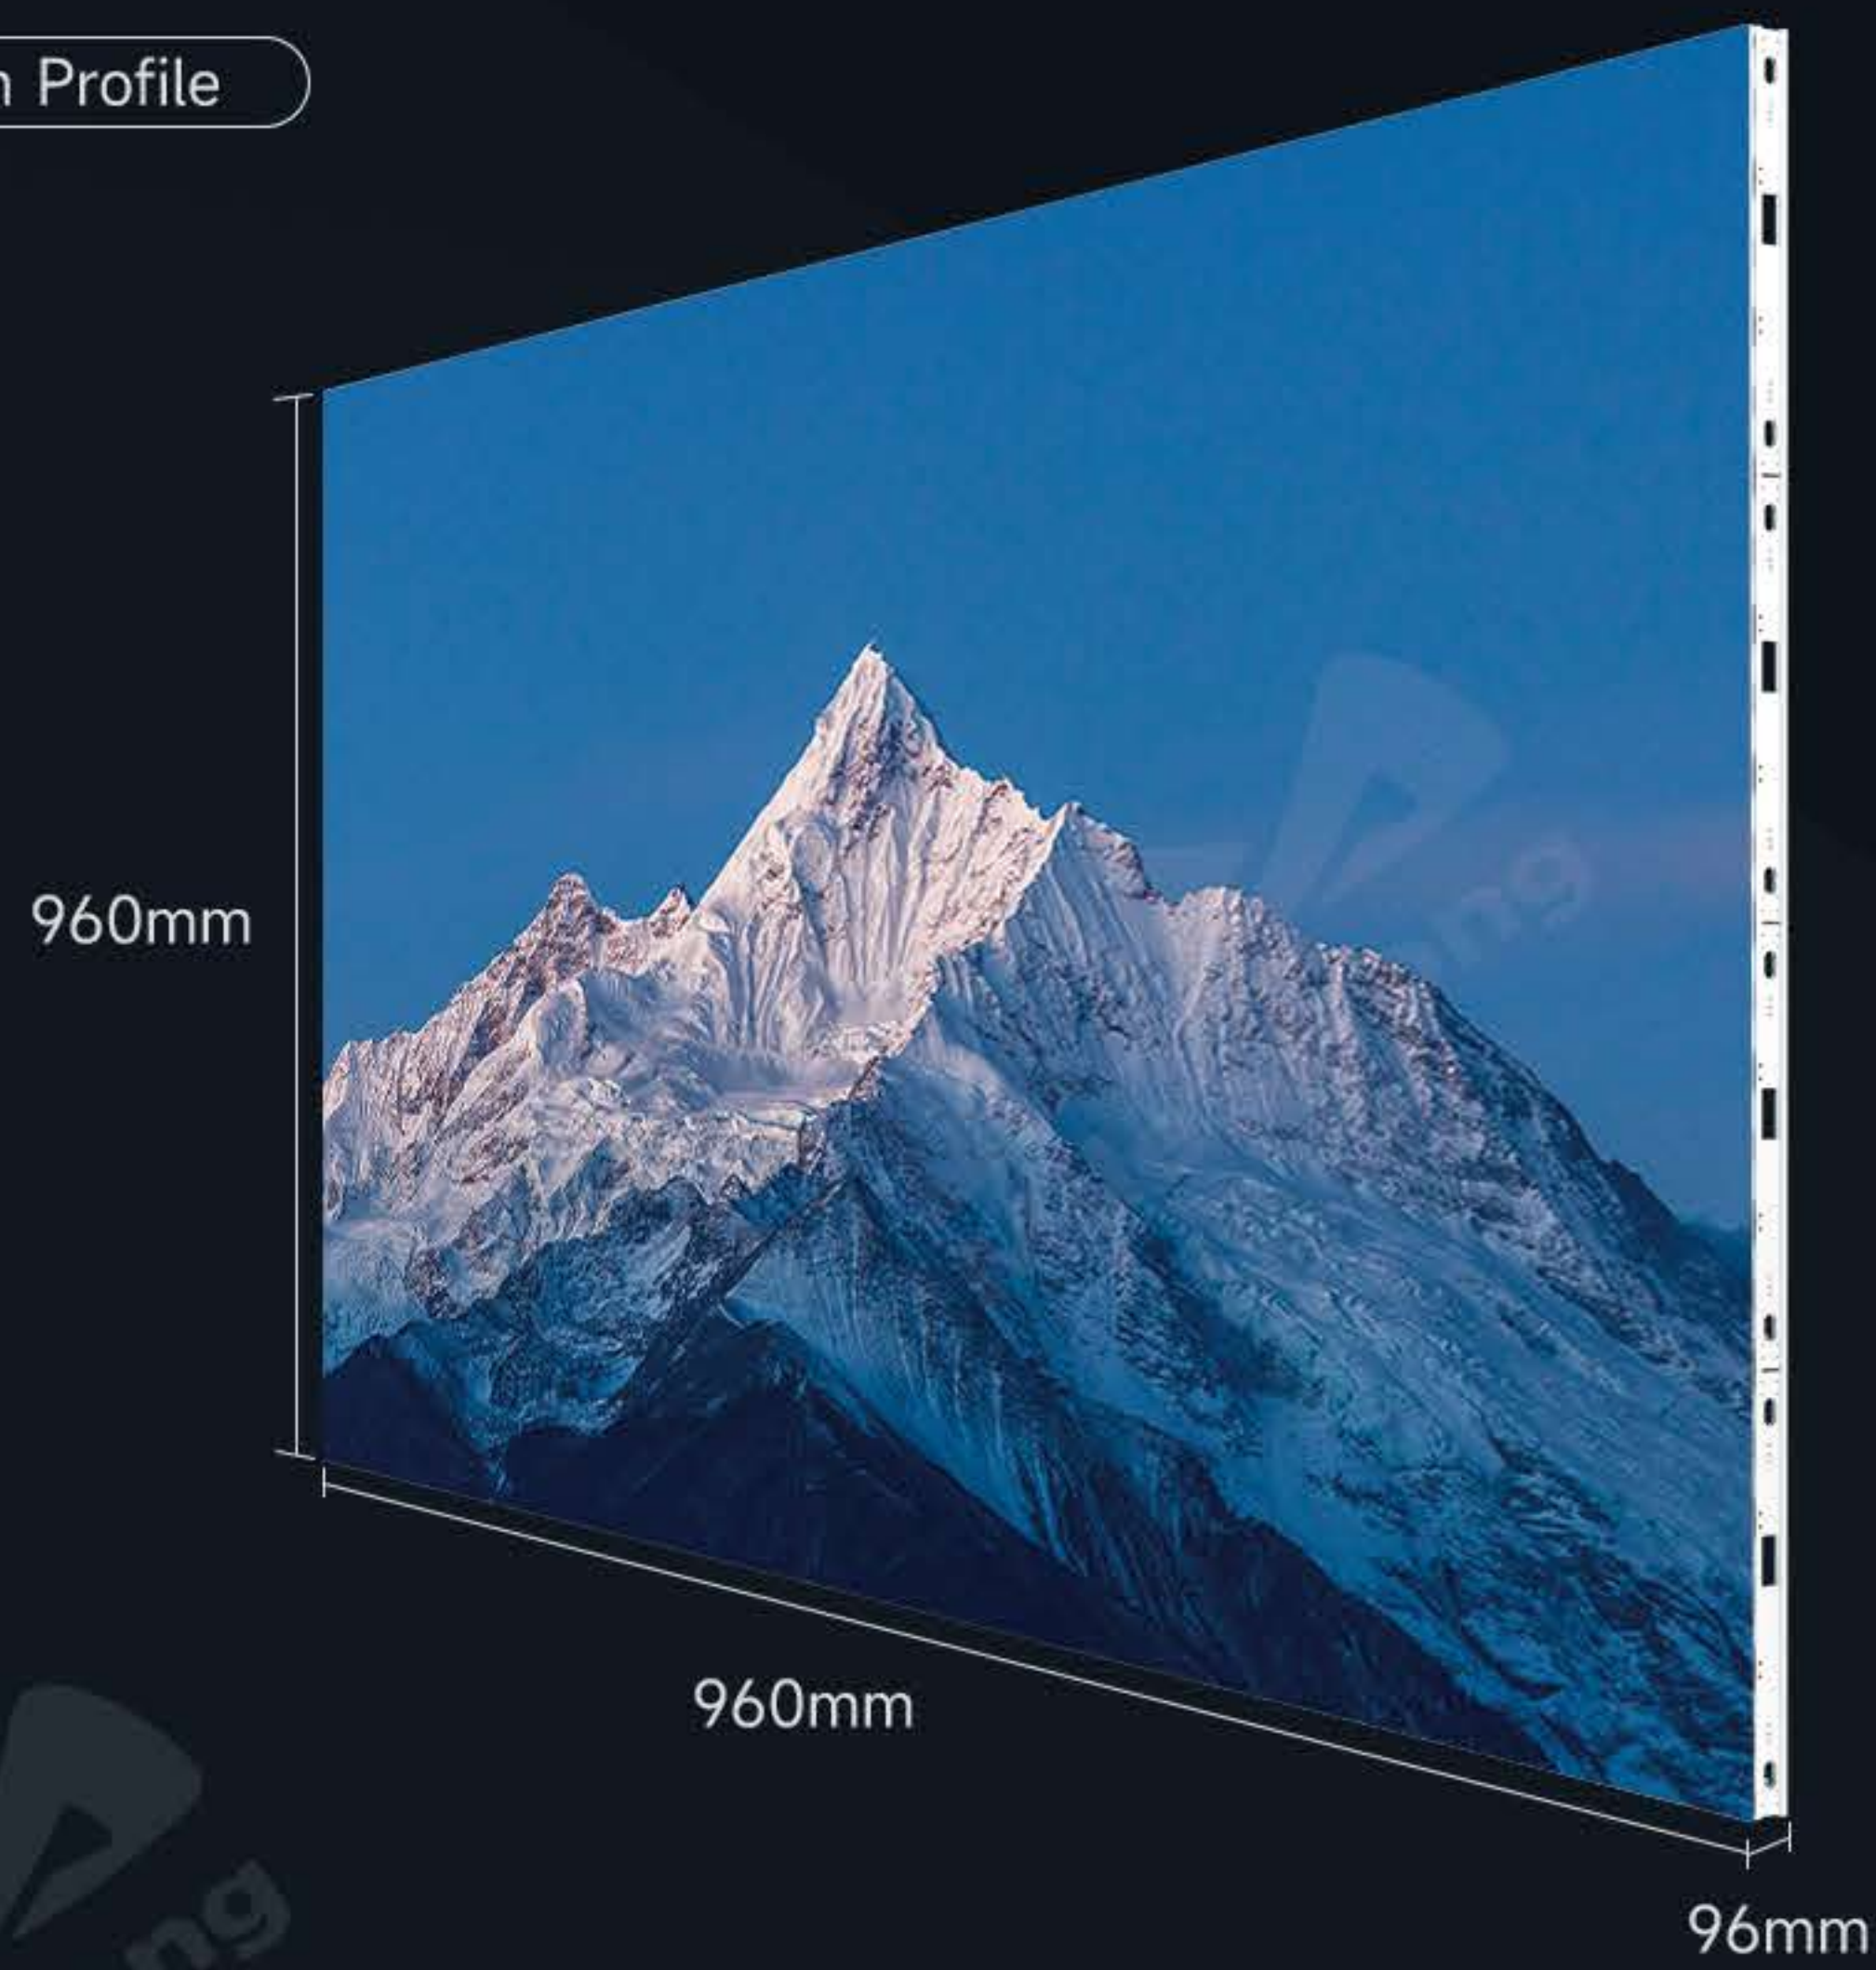

Durable Cabinet Options

The SFC Series offers both aluminum profile and die-cast aluminum cabinets. Each option ensures high strength, lightweight structure, and a refined finish, providing durability and flexibility to meet diverse installation needs.

Aluminum Profile